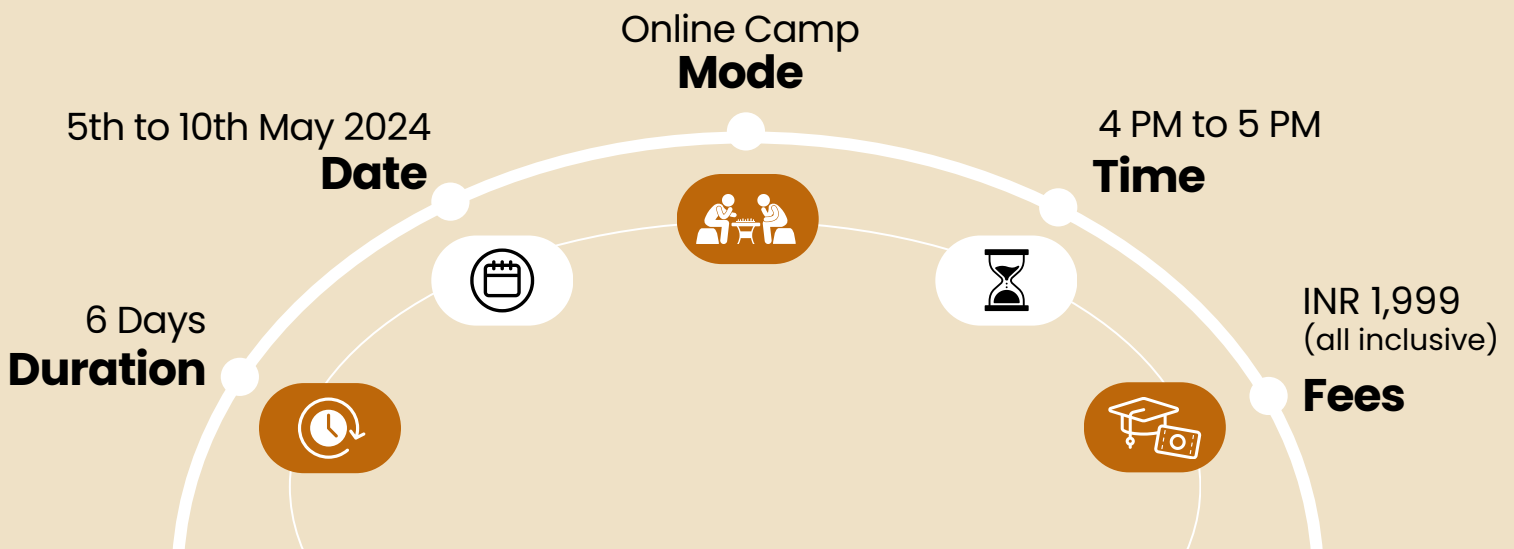

## Eligibility Criteria

 Lichess Rating (1200-1850)

 Chesscom rating (1000-1700)

 FIDE Rating (1400-1500)

 PI / II Students can Enroll

**LIMITED SEATS**